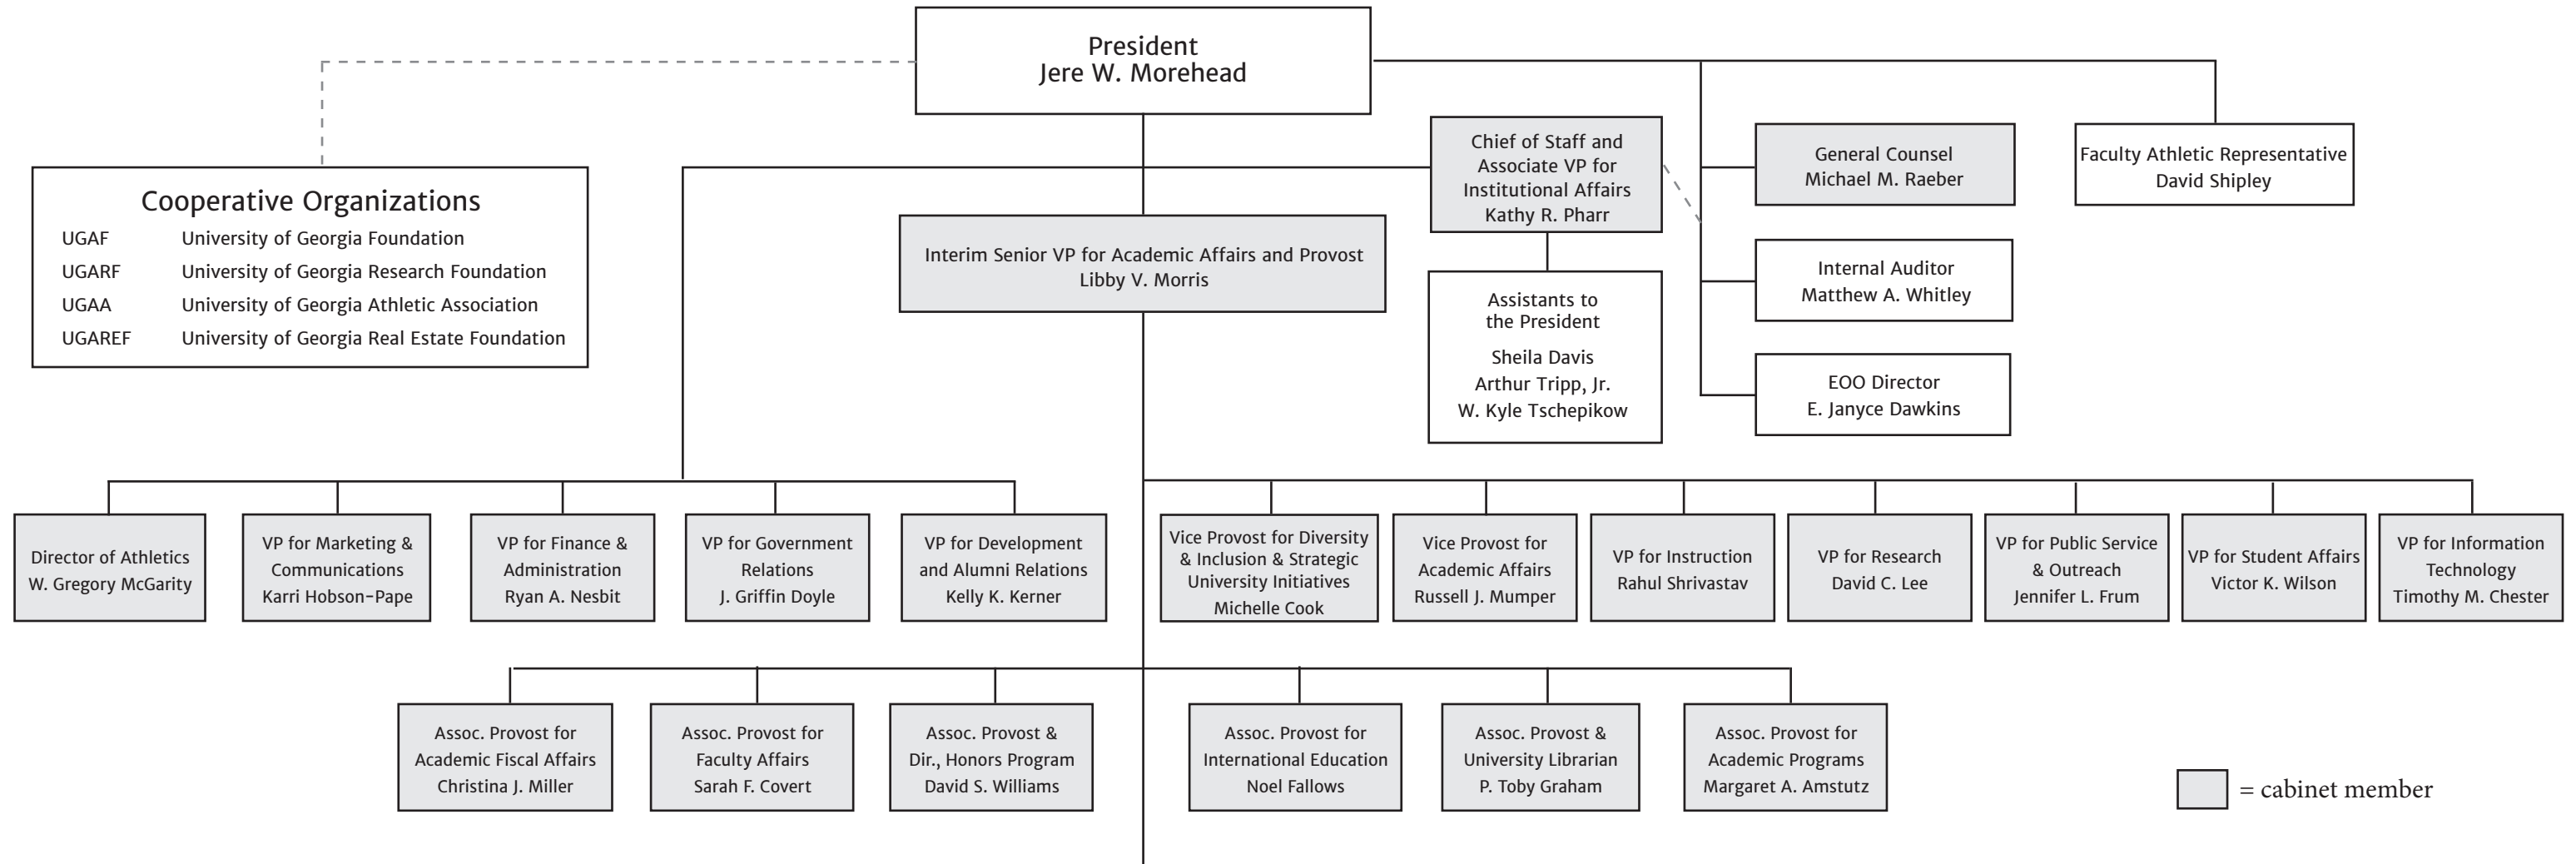

University of Georgia Senior Administration

DEANS

Alan T. Dorsey	Franklin College of Arts and Sciences	1801
Samuel L. Pardue	College of Agricultural and Environmental Sciences	1859
Peter B. "Bo" Rutledge	School of Law	1859
Kelly M. Smith	College of Pharmacy	1903
W. Dale Greene	Daniel B. Warnell School of Forestry and Natural Resources	1906
Denise A. Spangler	College of Education	1908
Suzanne E. Barbour	Graduate School	1910
Benjamin C. Ayers	C. Herman and Mary Virginia Terry College of Business	1912
Charles N. Davis	Henry W. Grady College of Journalism and Mass Communication	1915
Linda Kirk Fox	College of Family and Consumer Sciences	1933
Lisa K. Nolan	College of Veterinary Medicine	1946
Anna M. Scheyett	School of Social Work	1964
Sonia A. Hirt	College of Environment and Design	1969
Matthew R. Auer	School of Public and International Affairs	2001
Phillip L. Williams	College of Public Health	2005
John L. Gittleman	Eugene P. Odum School of Ecology	2007
Michelle "Shelley" A. Nuss	Campus Dean of the AU/UGA Medical Partnership	2008
Donald J. Leo	College of Engineering	2012

**UNIVERSITY OF
GEORGIA**